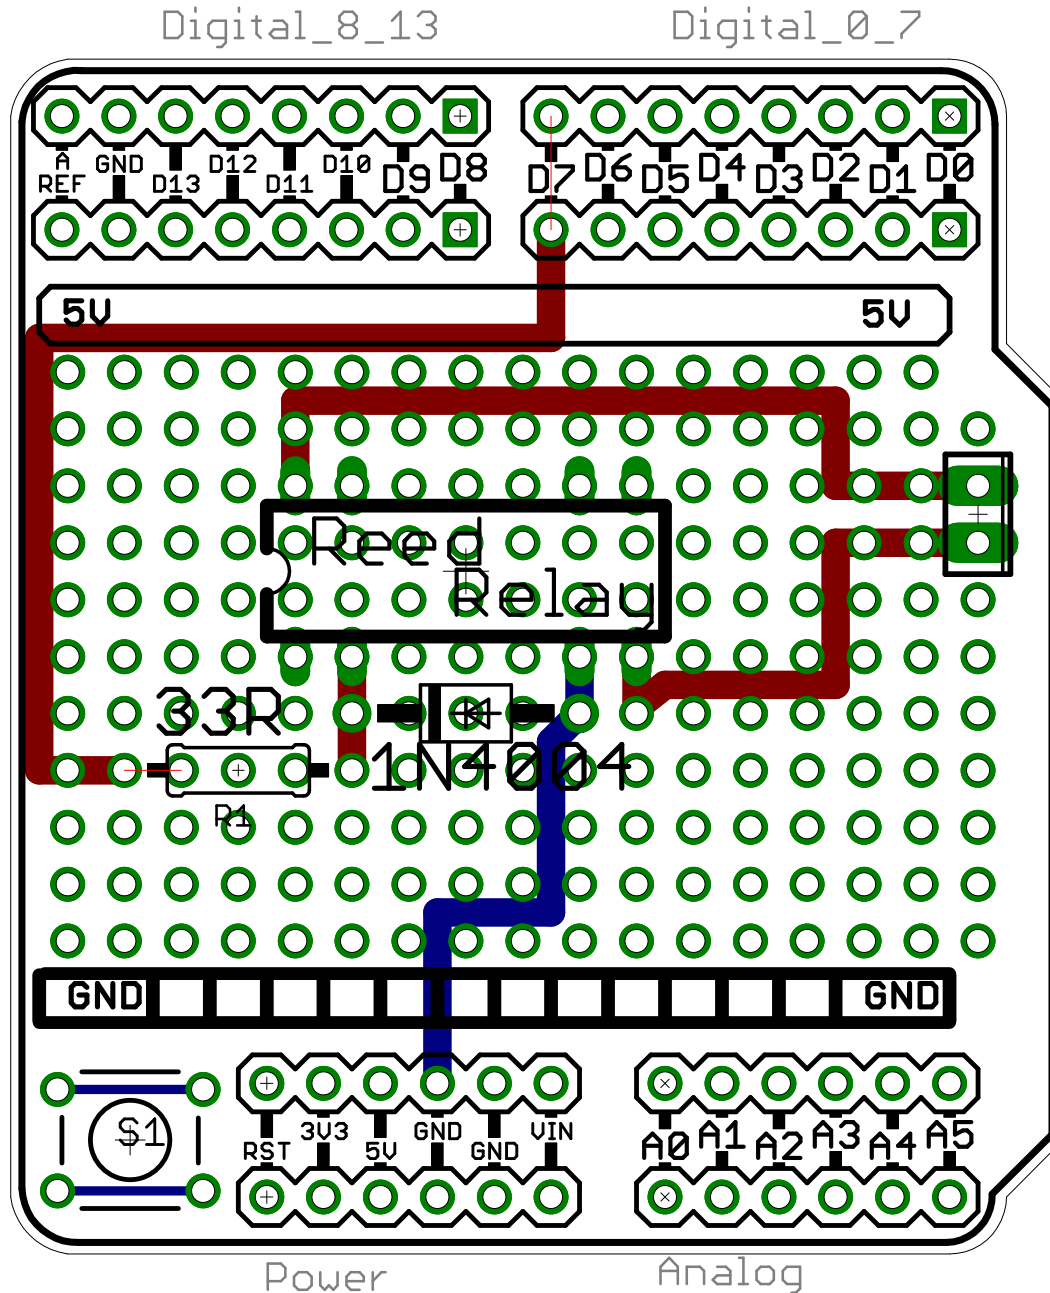

# Garage Door Remote Controller

www.pfod.com.au

Screw  
Terminals

(c)2012 Forward Computing  
and Control Pty. Ltd.