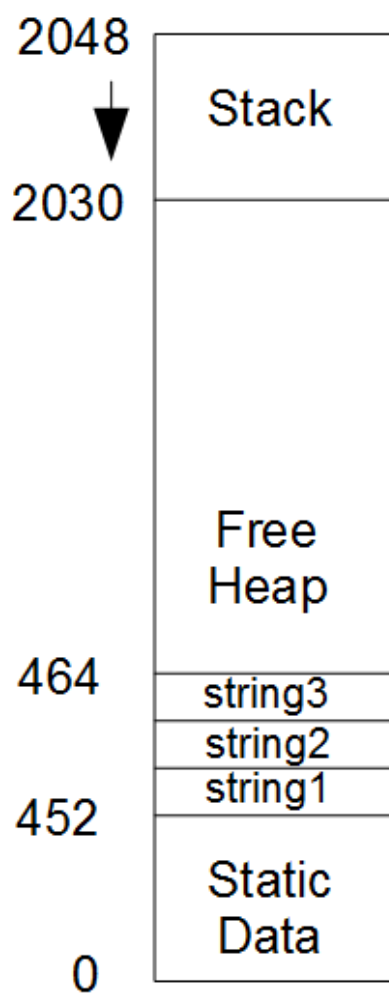

MemFrag_ex2 SRAM

at start of
setup()

at end of
setup()

In
formatResult()

In loop()
In printDegC()
In formatResult()

429

returned from
printDegC()

In loop()