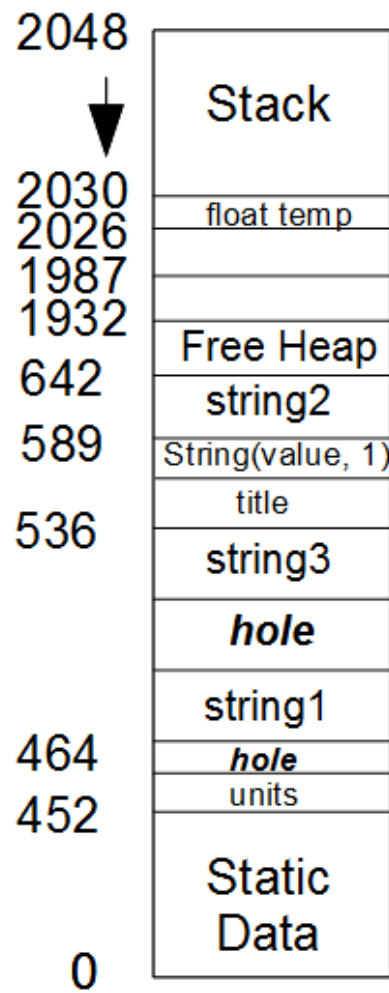

MemFrag_ex2 SRAM

at start of
setup()

at end of
setup()

In
formatResult()

In loop()
In printDegC()
In formatResult()

429

returned from
printDegC()

In loop()