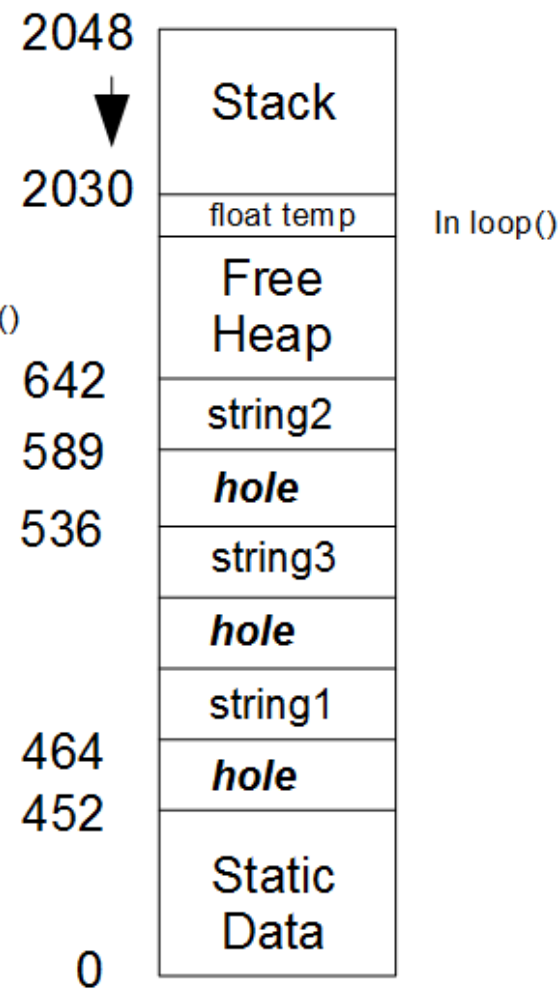

MemFrag_ex2 SRAM

at start of
setup()

at end of
setup()

In
formatResult()

In loop()
In printDegC()
In formatResult()

429

returned from
printDegC()

In loop()