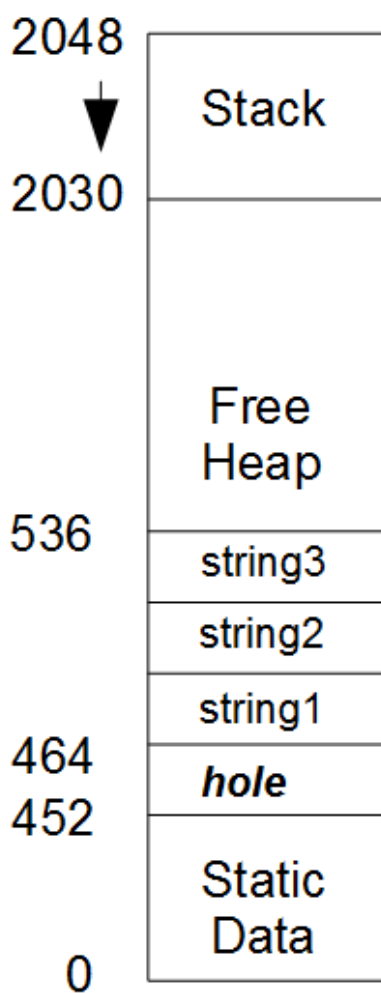

MemFrag_ex2 SRAM

at start of
setup()

at end of
setup()

In
formatResult()

In loop()
In printDegC()
In formatResult()

429

returned from
printDegC()

In loop()