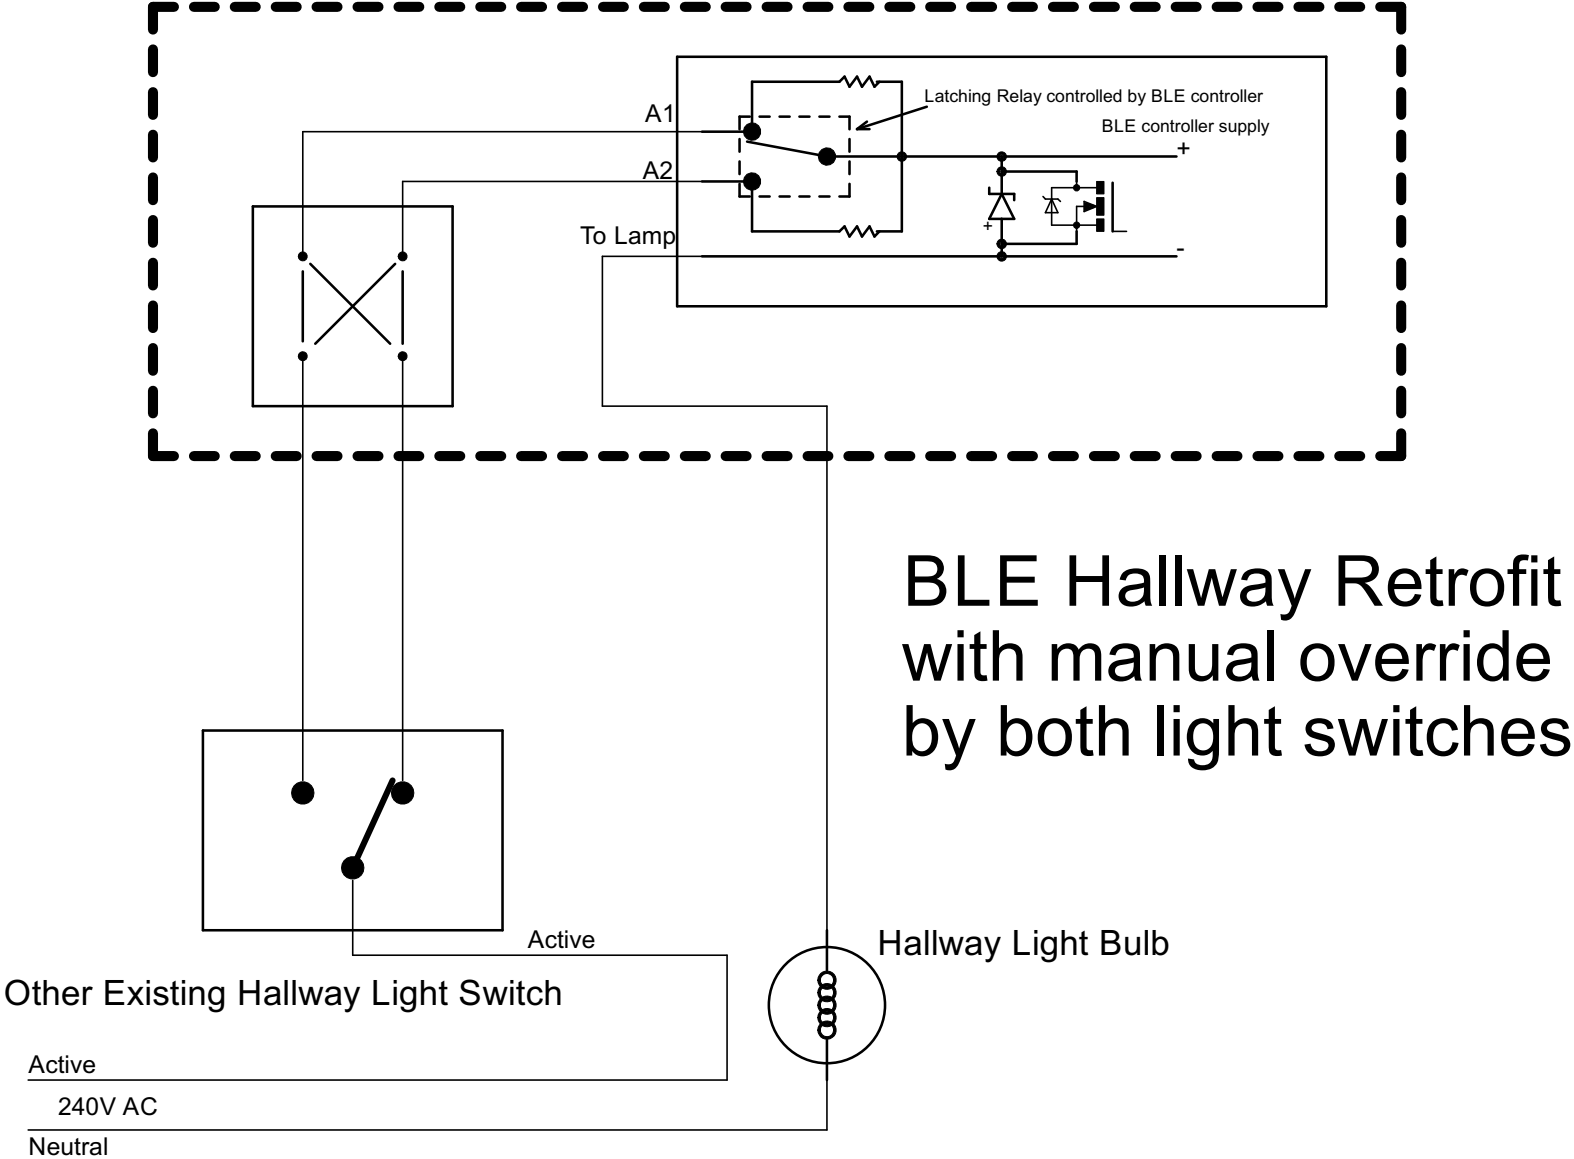

One Hallway Light Switch replaced with a 4 way cross over light switch with BLE Light Controller mounted in the switch

BLE Hallway Retrofit with manual override by both light switches