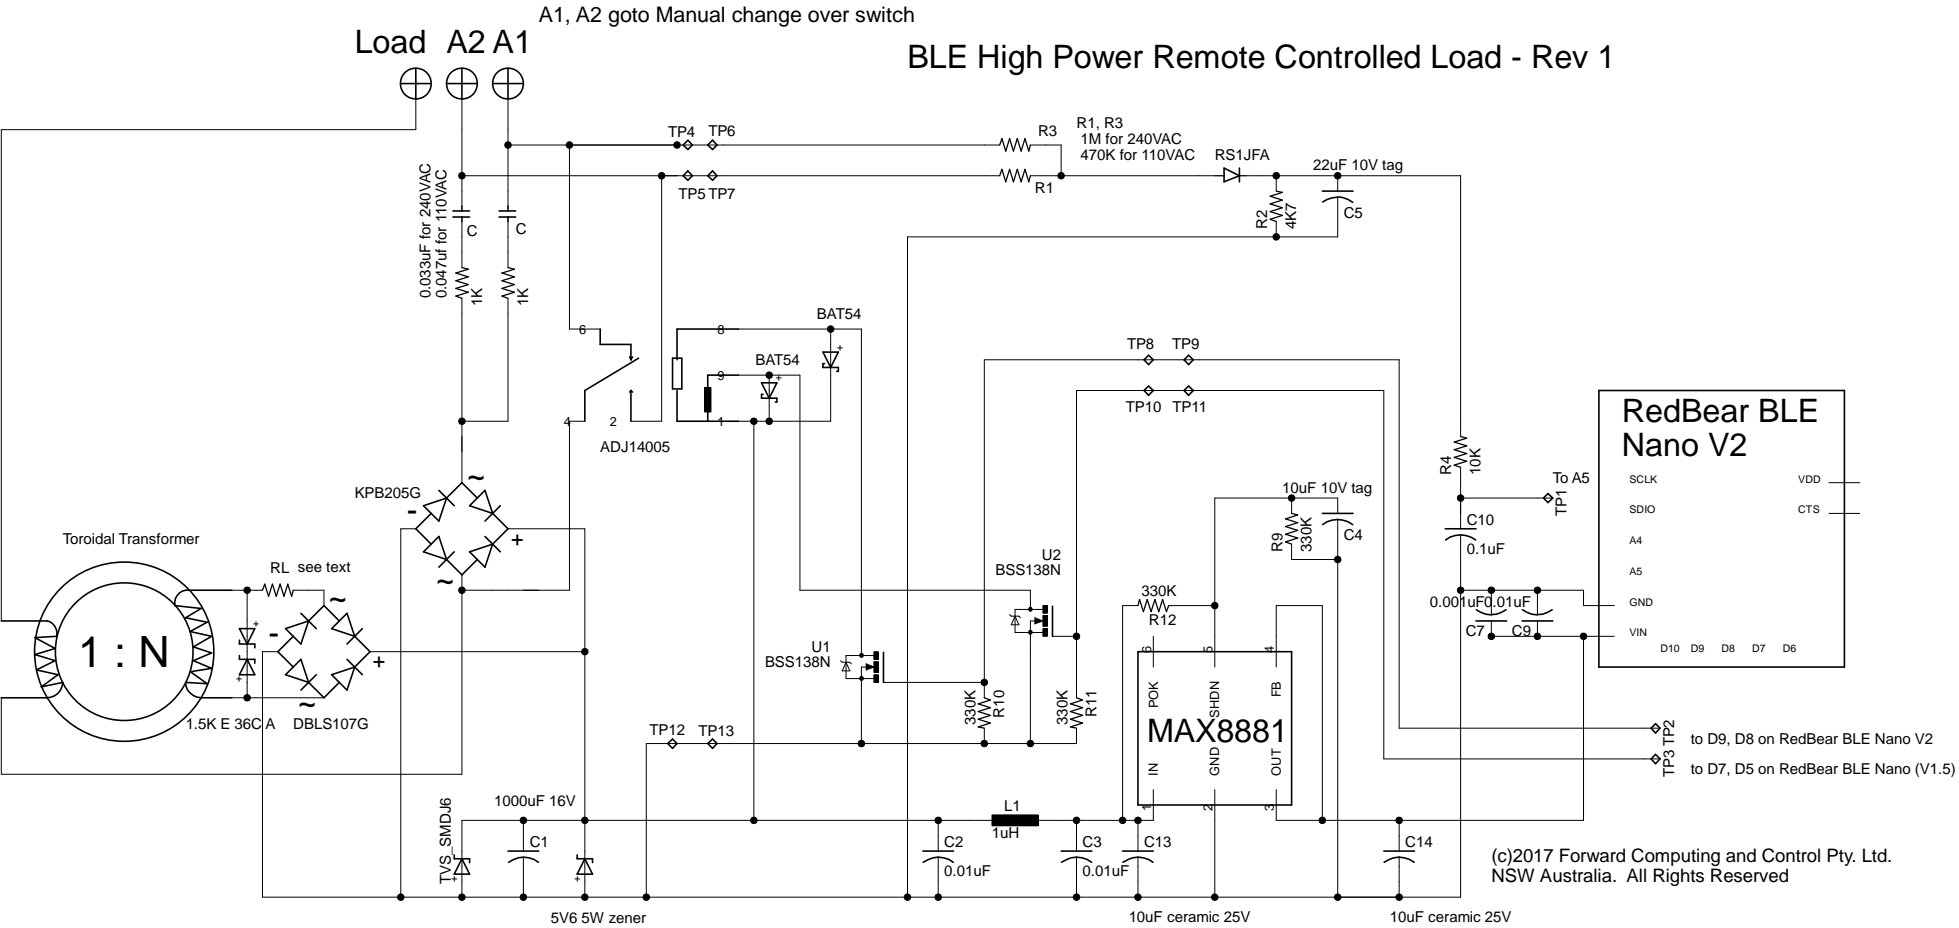

BLE High Power Remote Controlled Load - Rev 1

(c)2017 Forward Computing and Control Pty. Ltd. NSW Australia. All Rights Reserved