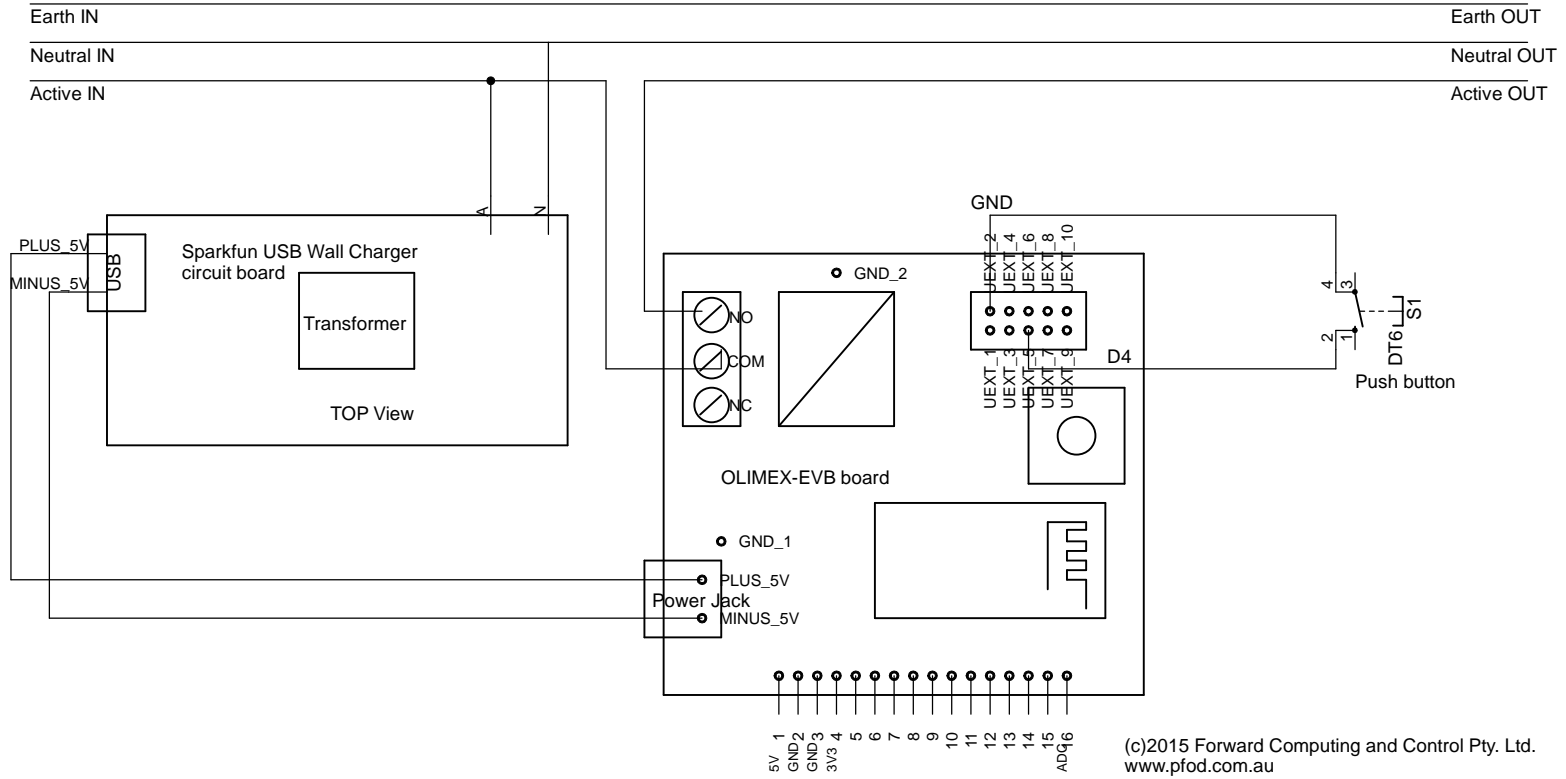

PLUG END

EXTENSION POWER CABLE

SOCKET END

(c)2015 Forward Computing and Control Pty. Ltd.
www.pfod.com.au

Inline Power Switch WiFi controlled with Manual Override